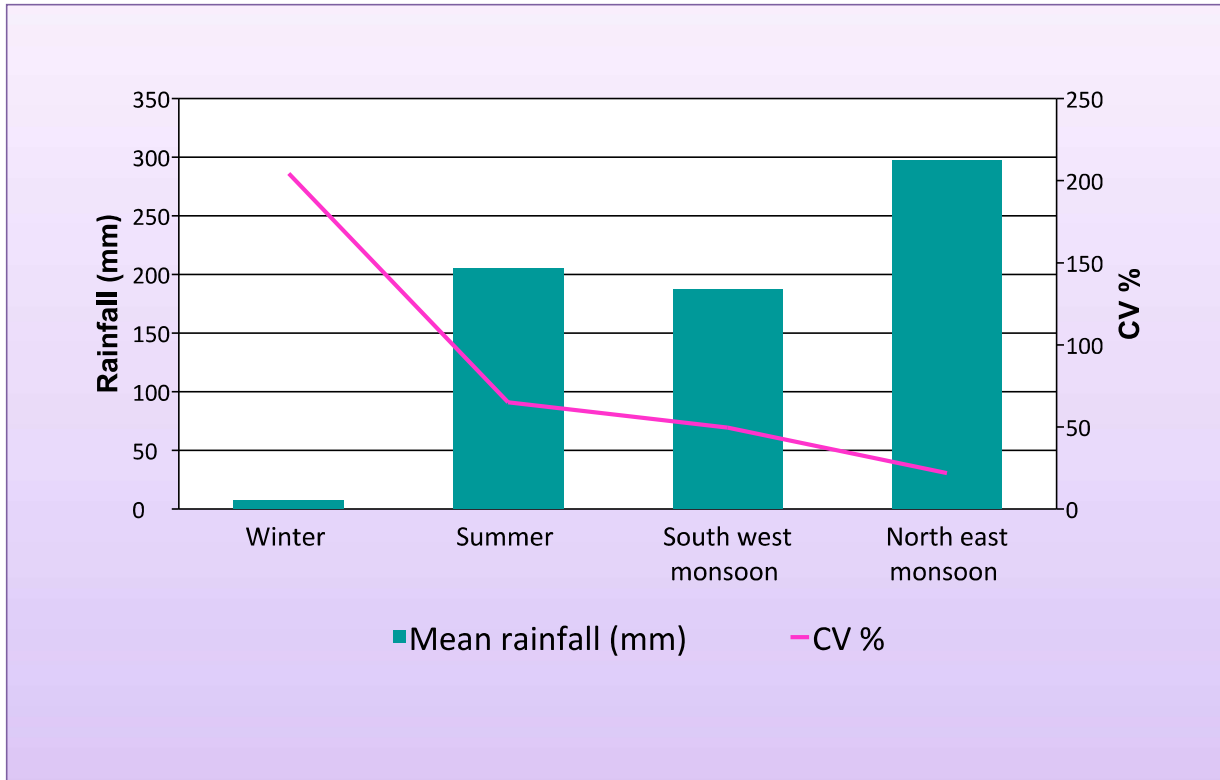

# KRISAT RAINFALL ANALYSIS

## 1. Mean Seasonal rainfall (mm) Usilampatty (2013-2017)